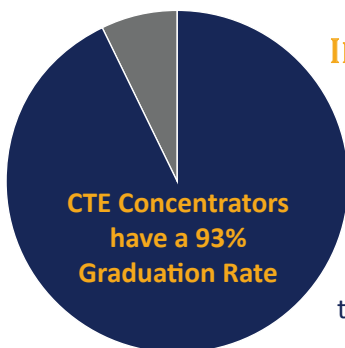

INCREASED SUCCESS

Increase engagement, belonging, stability, credits, attendance, graduation rate, skill level entering into trade/career or college.

Enrollment will be open December 1, 2022. Available online.

CONTACT

480-461-4475 ★ info@paulrevere.tech ★ 1601 W Main St, Mesa, AZ 85201 ★ www.PaulRevere.tech